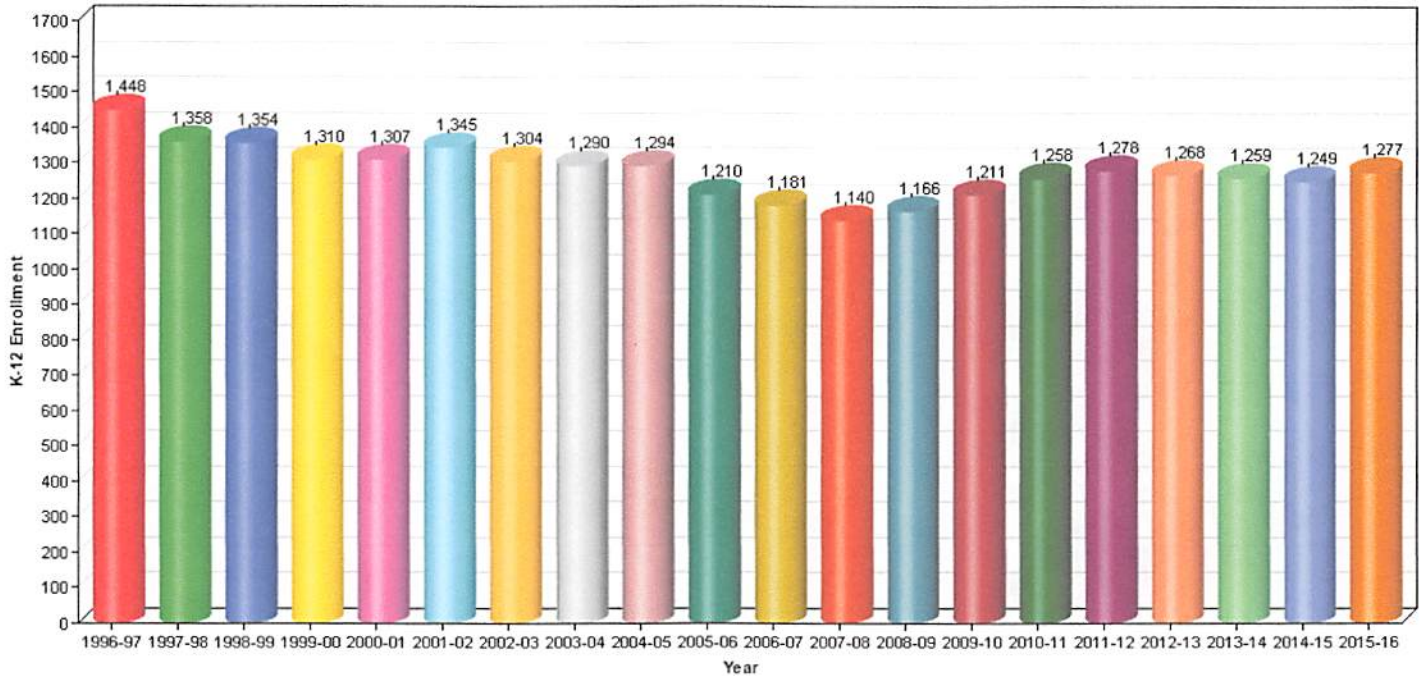

K-12 Public School Enrollment

0961952-Placerville Union Elementary

Select Report

Select District

Web Policy