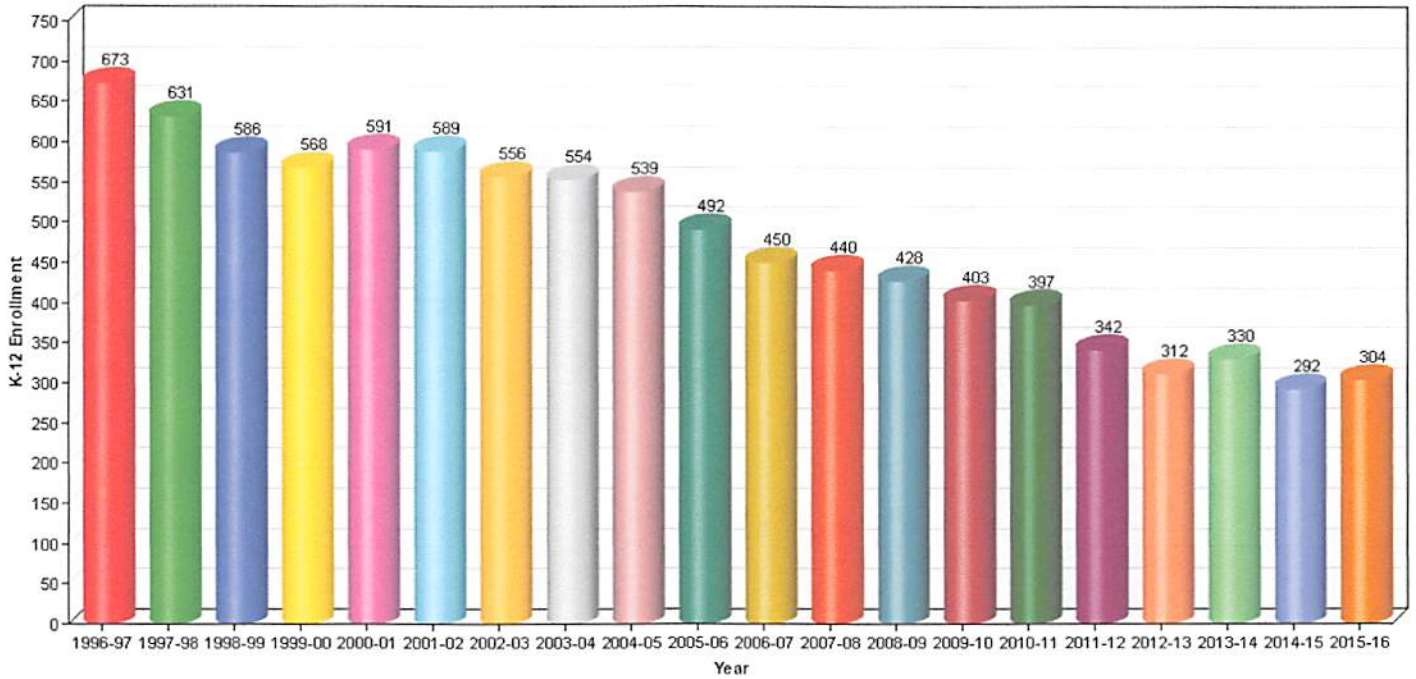

K-12 Public School Enrollment

0961945-Pioneer Union Elementary

Select Report

Select District

Web Policy