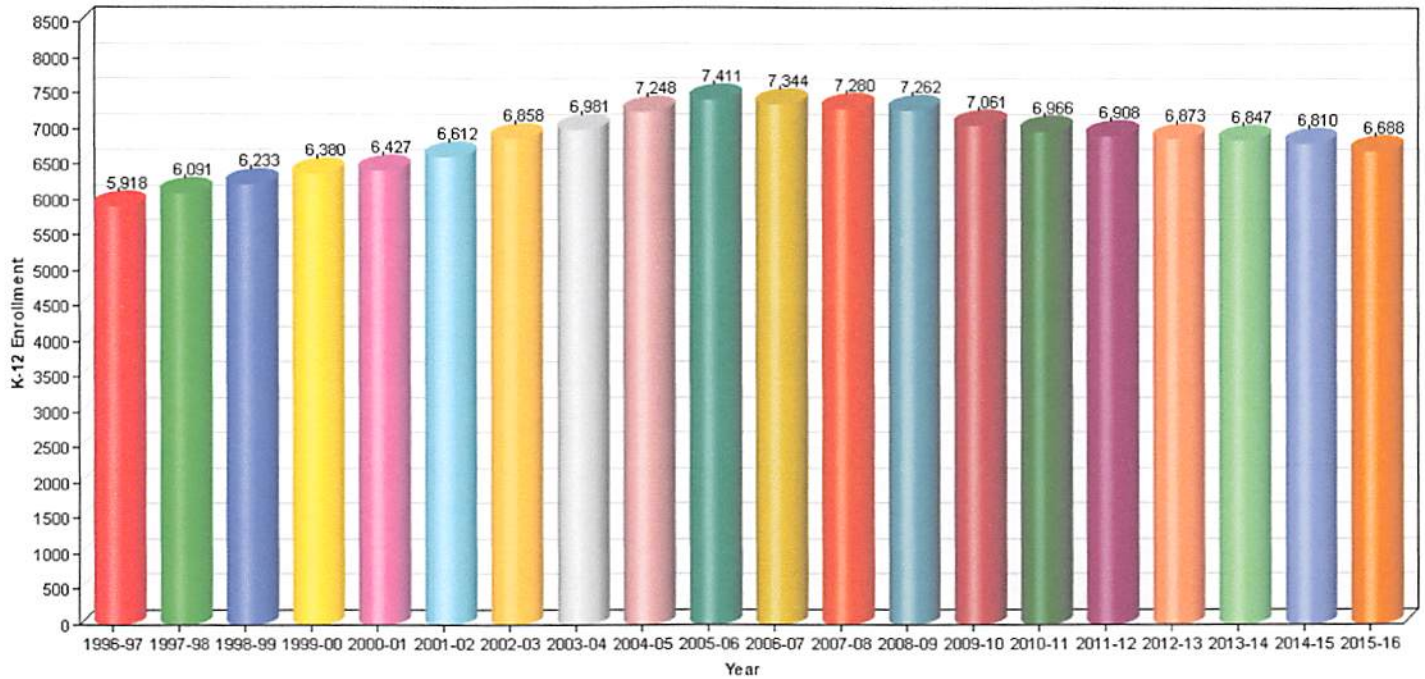

K-12 Public School Enrollment

0961853-El Dorado Union High

Select Report: Time Series - Public School Enrollment

Select District: 0961853--El Dorado Union High

Web Policy