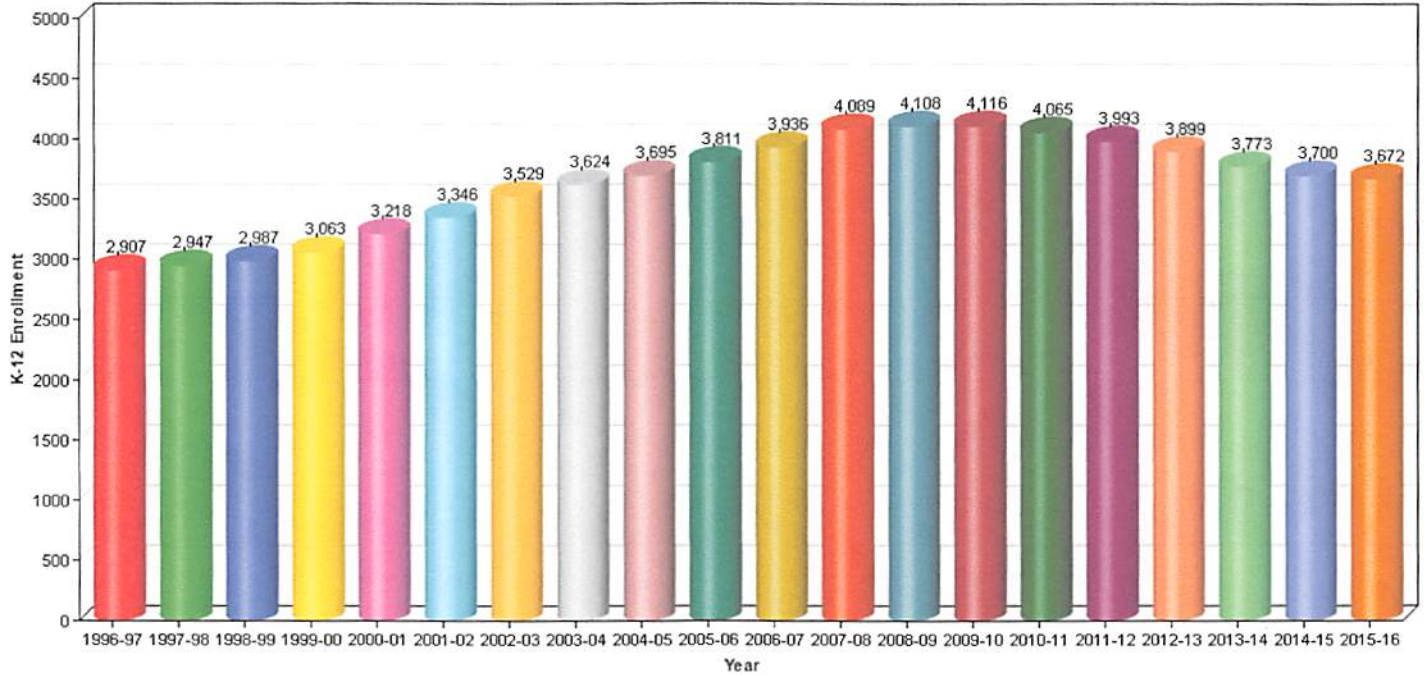

K-12 Public School Enrollment

0961978-Rescue Union Elementary

Select Report

Select District

Web Policy