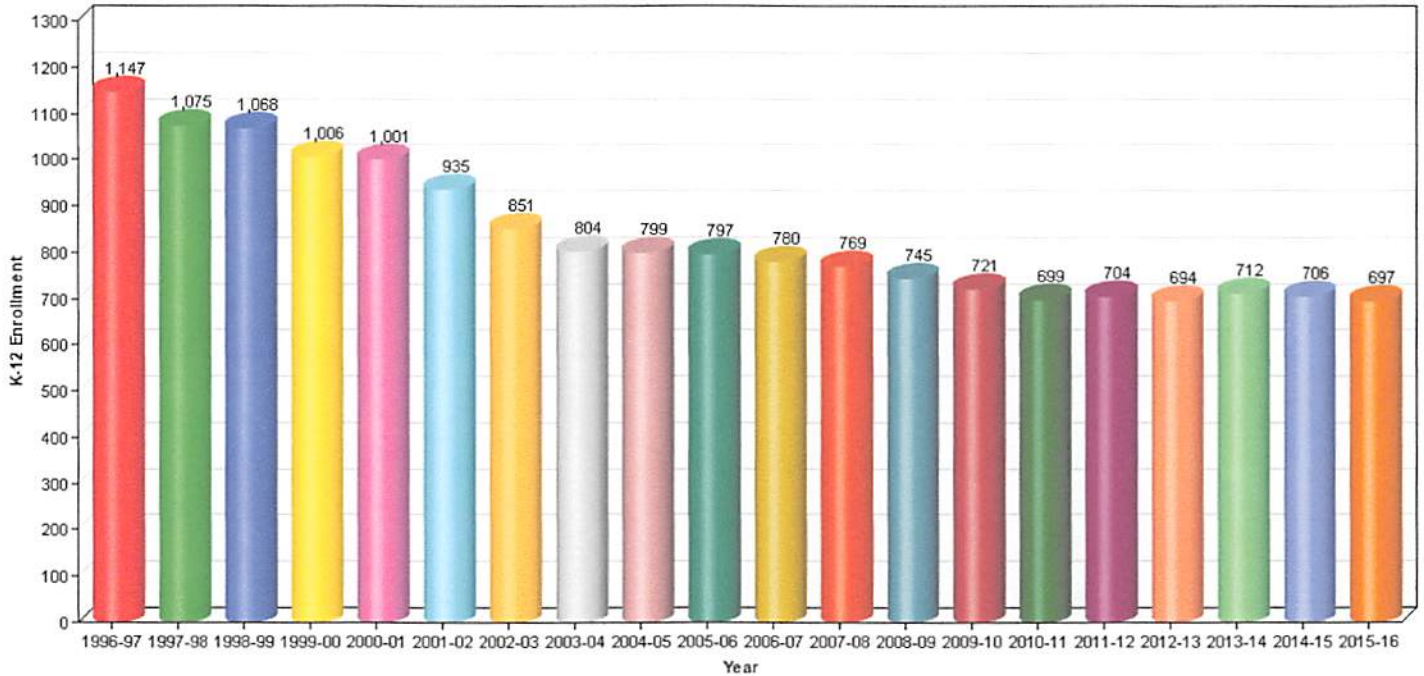

K-12 Public School Enrollment

0961960-Pollock Pines Elementary

Select Report: Time Series - Public School Enrollment

Select District: 0961960--Pollock Pines Elementary

Web Policy