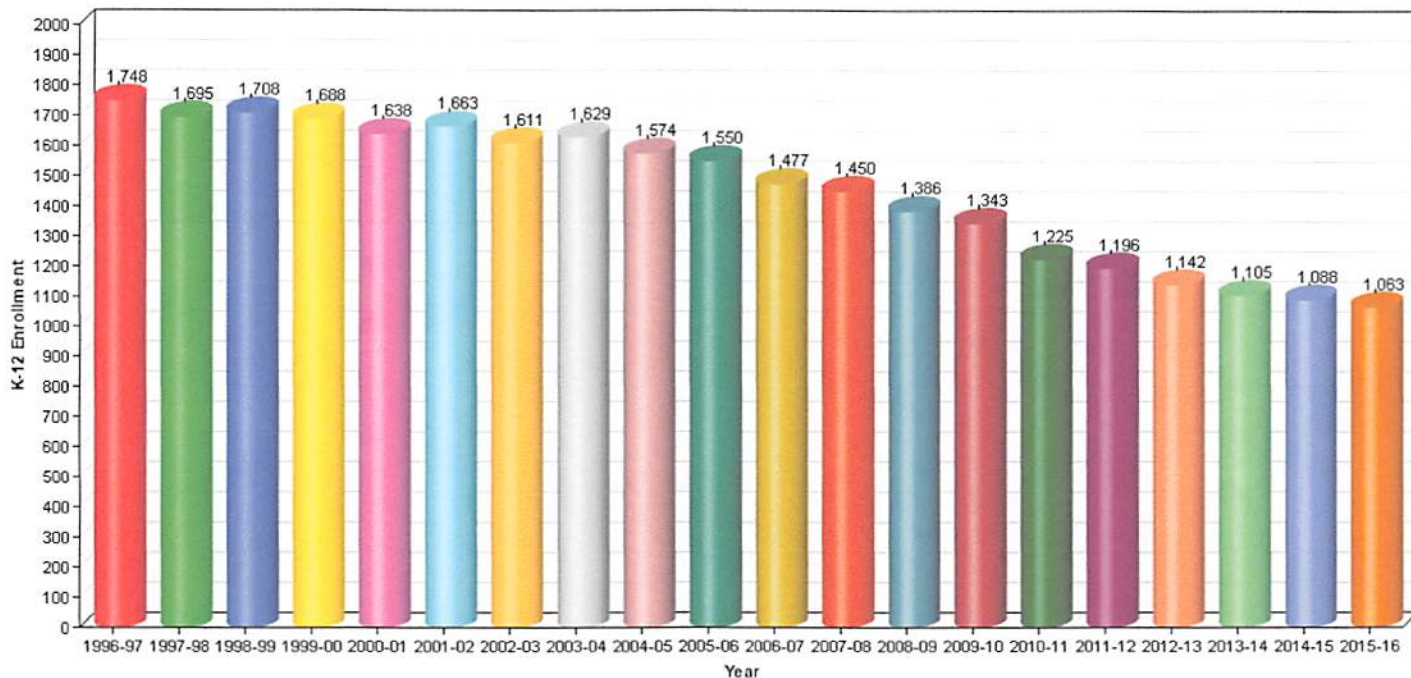

K-12 Public School Enrollment

0961929-Mother Lode Union Elementary

Select Report Time Series - Public School Enrollment

Select District 0961929--Mother Lode Union Elementary

Web Policy