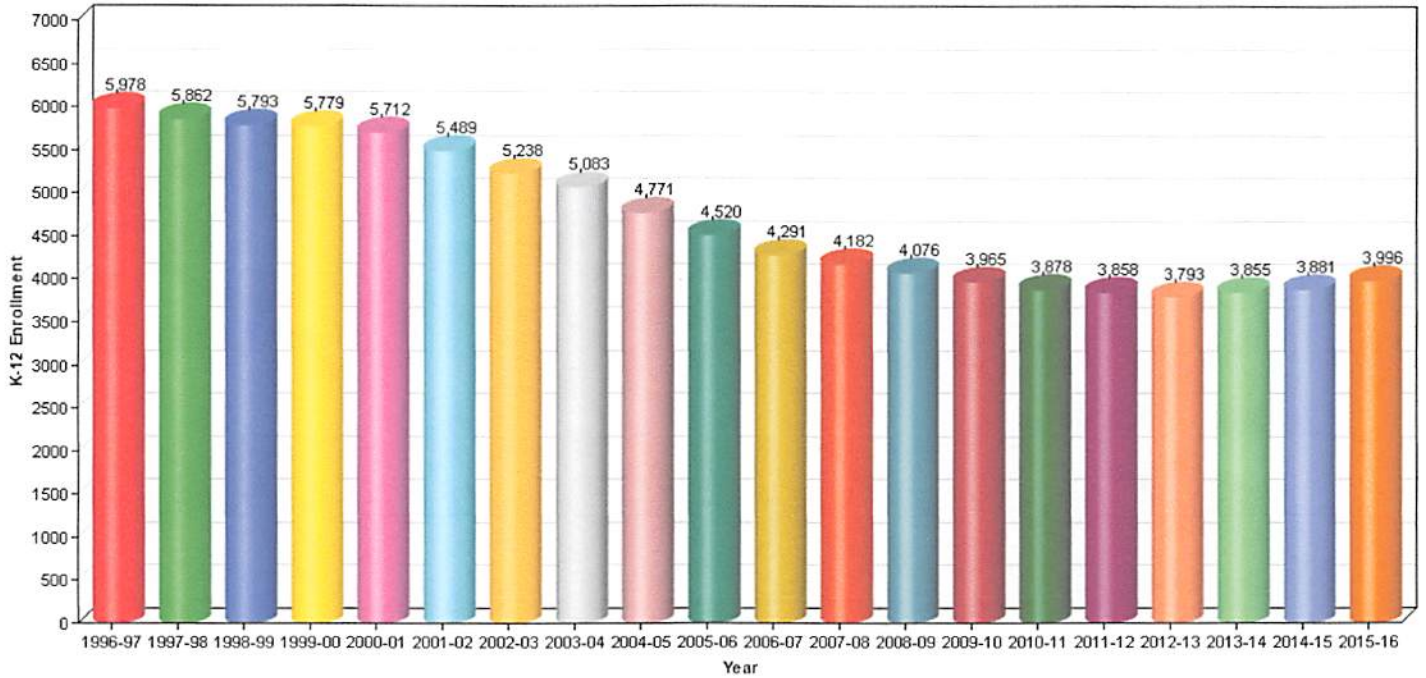

K-12 Public School Enrollment

0961903-Lake Tahoe Unified

Select Report Time Series - Public School Enrollment

Select District 0961903--Lake Tahoe Unified

Web Policy