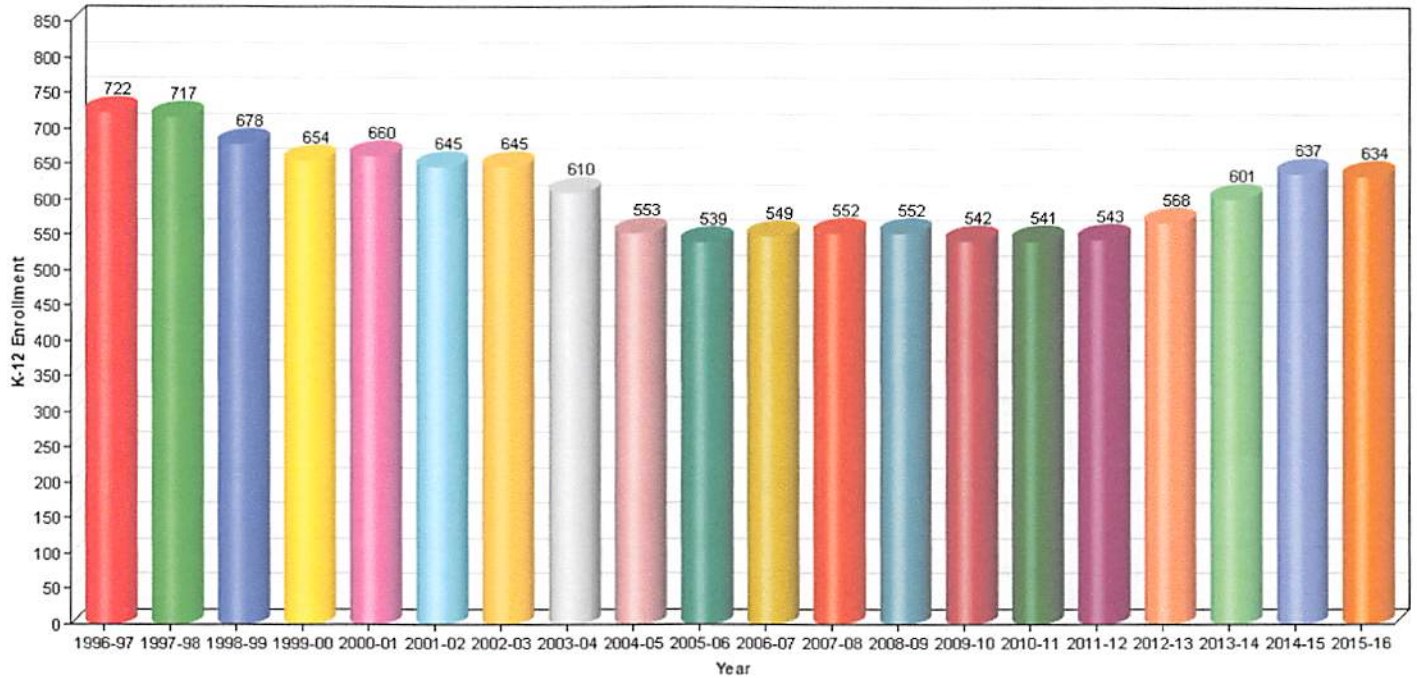

K-12 Public School Enrollment

0961887-Gold Trail Union Elementary

Select Report

Select District

Web Policy