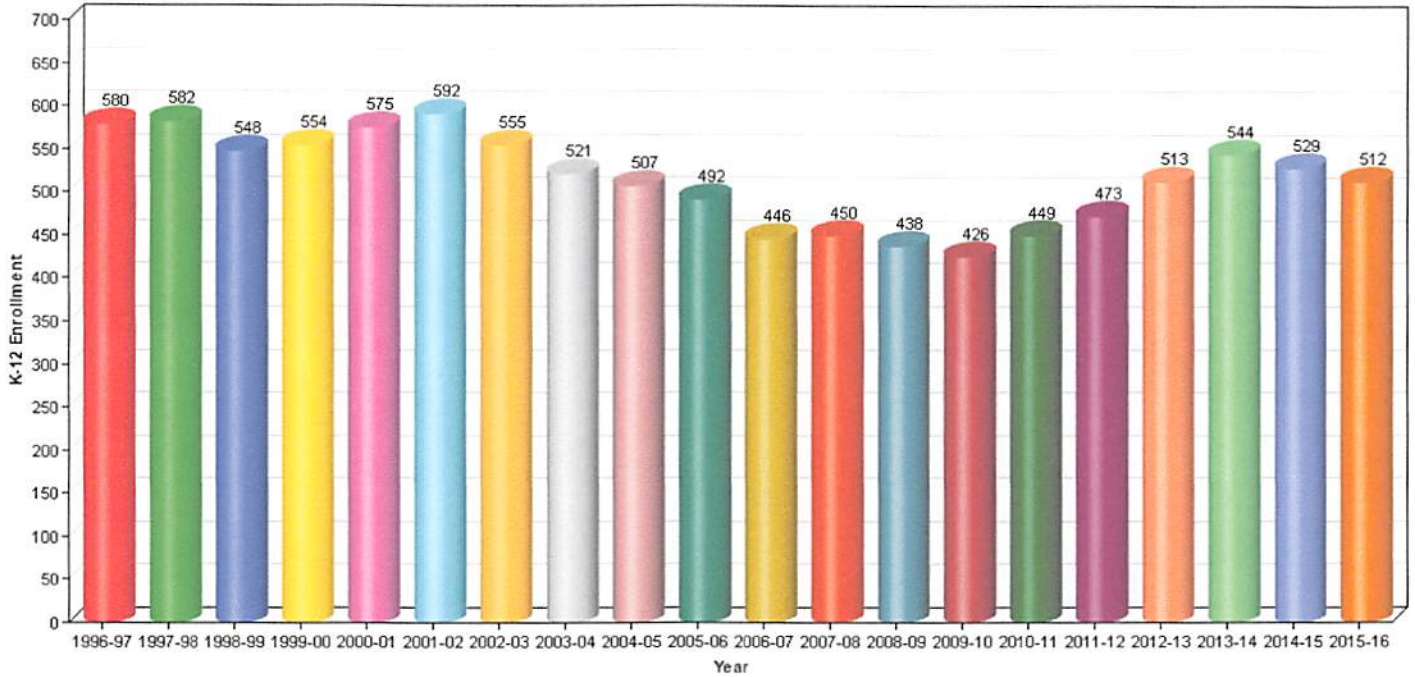

K-12 Public School Enrollment

0961846-Camino Union Elementary

Select Report

Select District

Web Policy