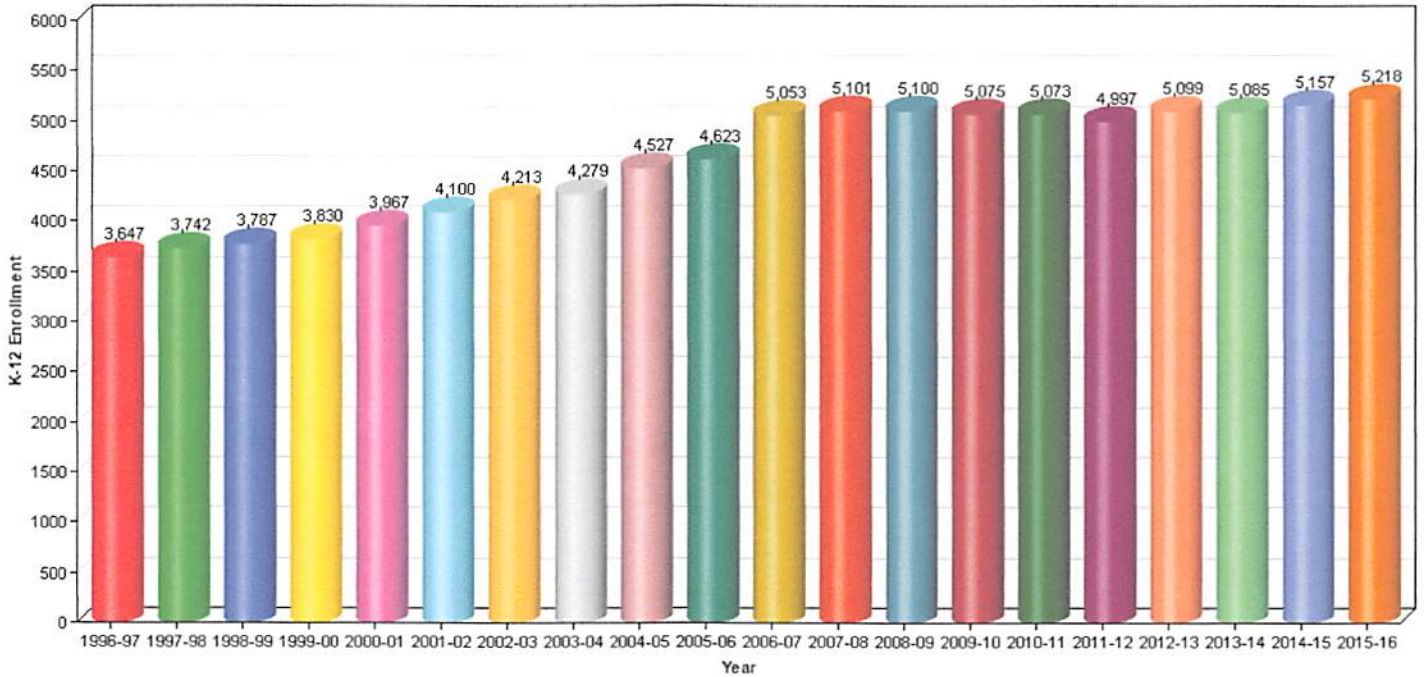

K-12 Public School Enrollment

0961838-Buckeye Union Elementary

Select Report: Time Series - Public School Enrollment

Select District: 0961838--Buckeye Union Elementary

Web Policy