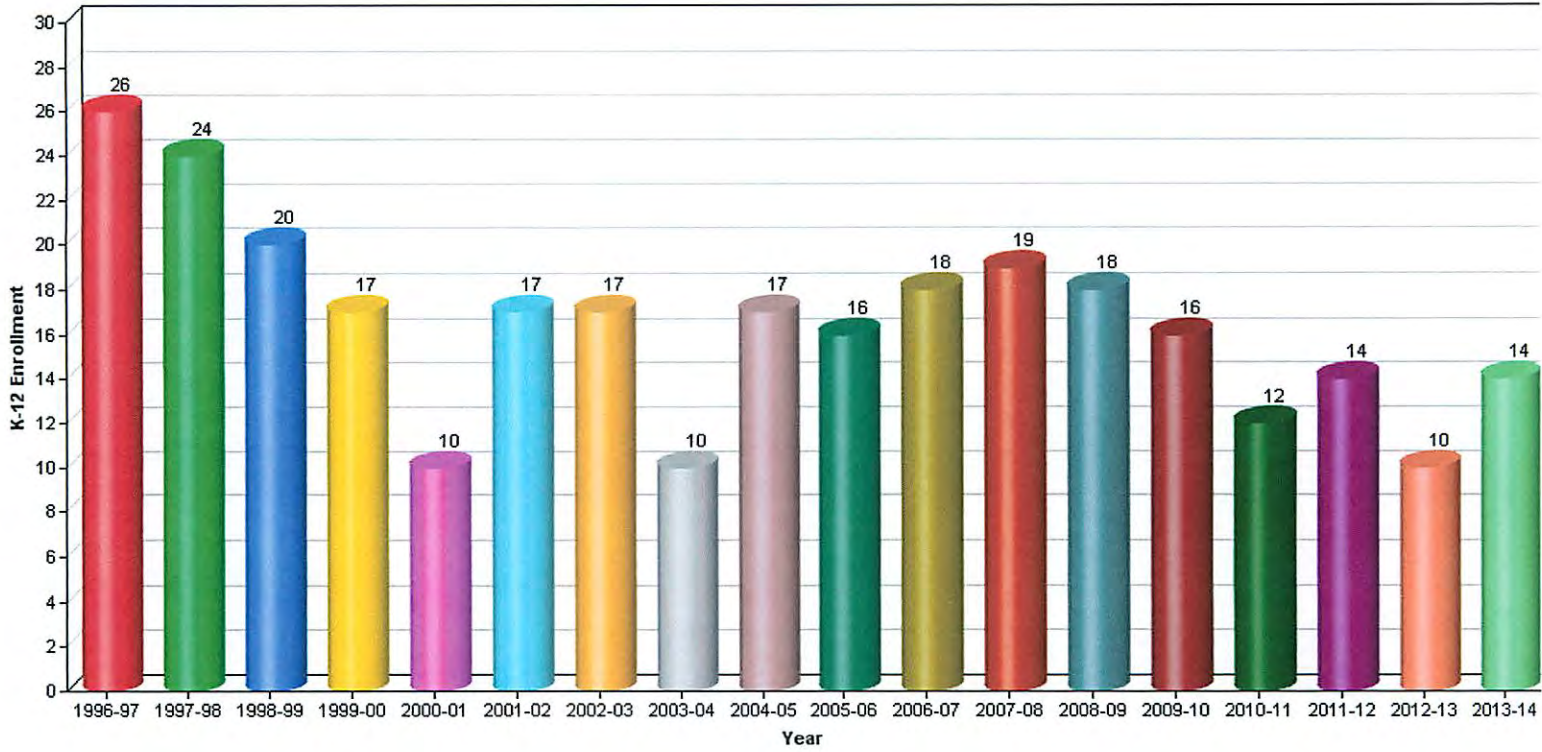

K-12 Public School Enrollment

0961986-Silver Fork Elementary

Select Report

Select District

ChartDirector (unregistered) from www.advsofteng.com

[Web Policy](#)